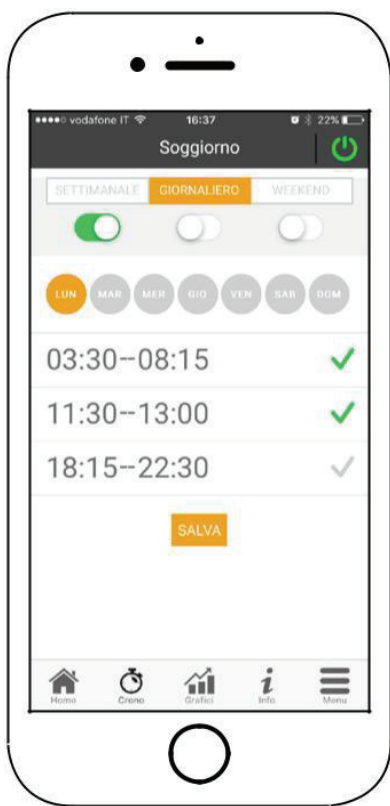

NEW FEATURES FOR REMOTE CONTROL

USER REMOTE CONTROL

MANAGE YOUR HEATING SYSTEM ANYWHERE AND ANYTIME

Step 1

DOWNLOAD THE APP

Step 2

CONNECT WI-FI MODULE TO THE
BURNER

Step 3

CONNECT YOUR SMARTPHONE

Step 4

MANAGE YOUR HEATING

CRONO

WEEKLY PROGRAM

DAILY PROGRAM

WEEK END PROGRAM

GRAPHICS

Graphical representation of the operating hours of the device during the selected week