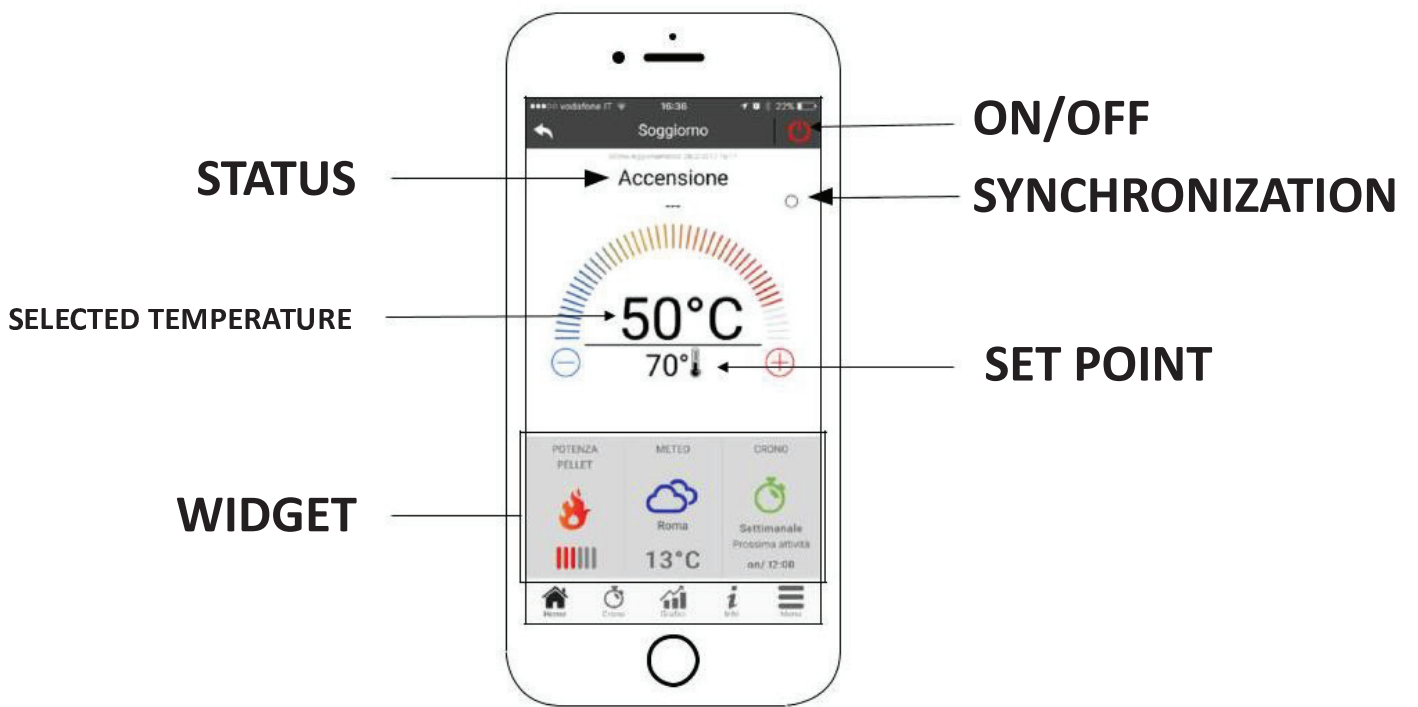

NEW FEATURES FOR REMOTE CONTROL

USER REMOTE CONTROL

MANAGE YOUR HEATING SYSTEM ANYWHERE AND ANYTIME

Step 1

DOWNLOAD THE APP

Step 2

CONNECT WI-FI MODULE TO THE
BURNER

Step 3

CONNECT YOUR SMARTPHONE

Step 4

MANAGE YOUR HEATING

CRONO

WEEKLY PROGRAM

DAILY PROGRAM

WEEK END PROGRAM

GRAPHICS

Graphical representation of the operating hours of the device during the selected week